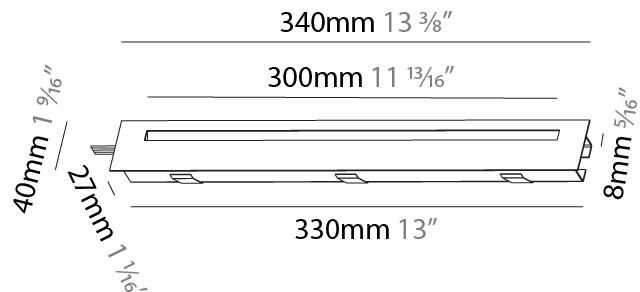

GENERAL

Series: Delight
Subseries: Delight String Step
Brand: Prolicht
Division: Architectural
Mounting Type: Recessed
Mounting Location: Wall
Subcategory: Step Light

PHYSICAL

Shape: Rectangle
Length (mm): 340
Length (in): 13 ³/₈
Height (mm): 40
Depth (mm): 27
Height (in): 1 ⁹/₁₆
Depth (in): 1 ⁷/₁₆
Ceiling Thickness (mm): 10 / 12 / 15
Ceiling Thickness (in): 3/8 or 1/2 or 9/16
Min. Recessing Depth (mm): 30
Min. Recessing Depth (in): 1 ³/₁₆
Light Distribution: Asymmetric
Weight (kg): 0.404
Weight (lbs): 0.89
Fixture Finish: SSR / BKV / CWI / CRY / HAB / UFT / ITA / RUA / FTG / MYG / LOD / PUS / FRO / FUP / KIA / POP / BLS / SPG / MEY / GOH / GUM / CHC / COM / ABZ / JAG / OBR / MOS / ROR
Fixture Material: Aluminum
Cut-out Measurements: 330mm / 13" x 34mm / 1 5/16"

ELECTRICAL

Lamp Type: LED (Zhaga Standard)
Input Wattage (W): 4
Total Output Wattage (W): 3.6
Dimming: 0-10V Dimming / Phase Dimming (120Vac Only)
Driver Included: No
Driver Location: Remote
Driver Type: Constant Voltage - 120 / 277Vac
Driver Class: Class 2
Input Voltage (V): 120 - 277
Output Voltage (V): 24

LED

Number of LEDs: 1
Color Temperature (°K): 3000 / 3500 / 5000
Max. Delivered Lumen (lm): 120
CRI: >80 CRI
Lamp Life (hrs): 50000

OPTICAL

RATINGS AND CERTIFICATIONS

Certified By: Certified for North American Standards
IP rating: IP20