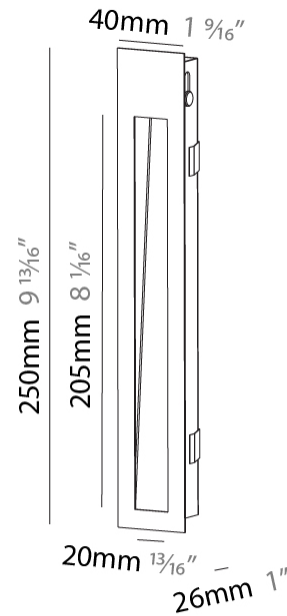

GENERAL

Series: Delight
Subseries: Delight String Wide
Brand: Prolicht
Division: Architectural
Mounting Type: Recessed
Mounting Location: Wall
Subcategory: Step Light

PHYSICAL

Shape: Rectangle
Length (mm): 250
Length (in): 9 ¹³/₁₆
Width (mm): 40
Width (in): 1 ⁹/₁₆
Height (mm): 250
Depth (mm): 26
Height (in): 9 ¹³/₁₆
Depth (in): 1
Ceiling Thickness (mm): 10 / 12 / 15
Ceiling Thickness (in): 3/8 or 1/2 or 9/16
Min. Recessing Depth (mm): 30
Min. Recessing Depth (in): 1 ³/₁₆
Light Distribution: Asymmetric
Weight (kg): .83
Weight (lbs): 1.8
Fixture Finish: SSR / BKV / CWI / CRY / HAB / UFT / ITA / RUA / FTG / MYG / LOD / PUS / FRO / FUP / KIA / POP / BLS / SPG / MEY / GOH / GUM / CHC / COM / ABZ / JAG / OBR / MOS / ROR
Fixture Material: Aluminum
Cut-out Measurements: 240mm / 9 7/16" x 34mm / 1 5/16"

ELECTRICAL

Lamp Type: LED (Zhaga Standard)
Input Wattage (W): 2.2
Total Output Wattage (W): 2
Dimming: 0-10V Dimming / Phase Dimming (120Vac Only)
Driver Included: No
Driver Location: Remote
Driver Type: Constant Current - 120 / 277Vac
Driver Class: Class 2
Input Voltage (V): 120 - 277
Constant Current (MA): 700

LED

Number of LEDs: 1
Color Temperature (°K): 2700 / 3000 / 3500 / 4000
Max. Delivered Lumen (lm): 60 / 60 / 68 / 70
CRI: >90 CRI
Lamp Life (hrs): 50000

OPTICAL

RATINGS AND CERTIFICATIONS

Certified By: Certified for North American Standards
IP rating: IP20