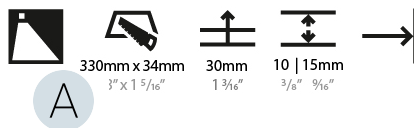

GENERAL

Series: Delight
Subseries: Delight String Step
Brand: Prolicht
Division: Architectural
Mounting Type: Recessed
Mounting Location: Wall
Subcategory: Step Light

PHYSICAL

Shape: Rectangle
Length (mm): 340
Length (in): 13 ³/₈
Height (mm): 40
Depth (mm): 27
Height (in): 1 ⁹/₁₆
Depth (in): 1 ⁷/₁₆
Ceiling Thickness (mm): 10 / 12 / 15
Ceiling Thickness (in): 3/8 or 1/2 or 9/16
Min. Recessing Depth (mm): 30
Min. Recessing Depth (in): 1 ³/₁₆
Light Distribution: Asymmetric
Weight (kg): 0.404
Weight (lbs): 0.89
Fixture Finish: SSR / BKV / CWI / CRY / HAB / UFT / ITA / RUA / FTG / MYG / LOD / PUS / FRO / FUP / KIA / POP / BLS / SPG / MEY / GOH / GUM / CHC / COM / ABZ / JAG / OBR / MOS / ROR
Fixture Material: Aluminum
Cut-out Measurements: 330mm / 13" x 34mm / 1 5/16"

ELECTRICAL

Lamp Type: LED (Zhaga Standard)
Input Wattage (W): 4
Total Output Wattage (W): 3.6
Dimming: 0-10V Dimming / Phase Dimming (120Vac Only)
Driver Included: No
Driver Location: Remote
Driver Type: Constant Voltage - 120 / 277Vac
Driver Class: Class 2
Input Voltage (V): 120 - 277
Output Voltage (V): 24

LED

Number of LEDs: 1
Color Temperature (°K): 3000 / 3500 / 5000
Max. Delivered Lumen (lm): 120
CRI: >80 CRI
Lamp Life (hrs): 50000

OPTICAL

RATINGS AND CERTIFICATIONS

Certified By: Certified for North American Standards
IP rating: IP20