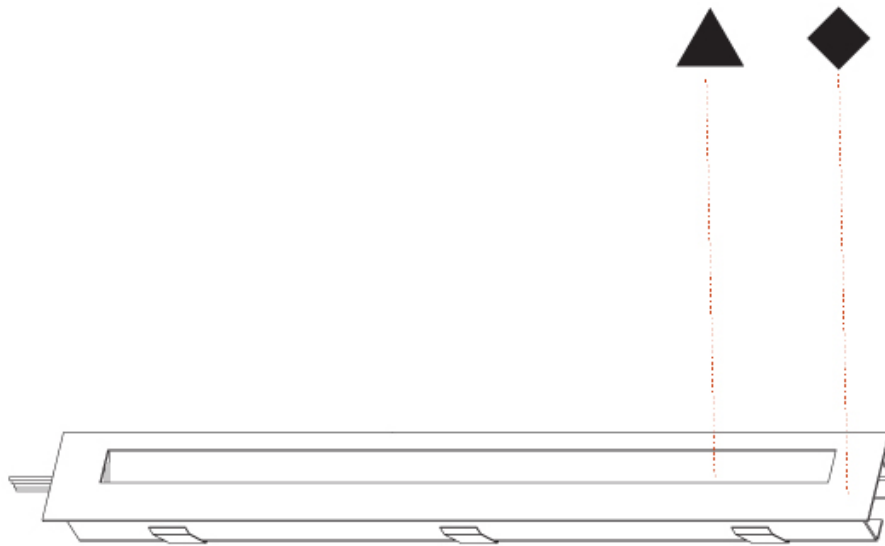

DELIGHT STRING STEP WIDE RECESSED

A35703-

PROJECT

TYPE

SPECIFIER

QUANTITY

DATE

DELIGHT COLOR FINISH CHART