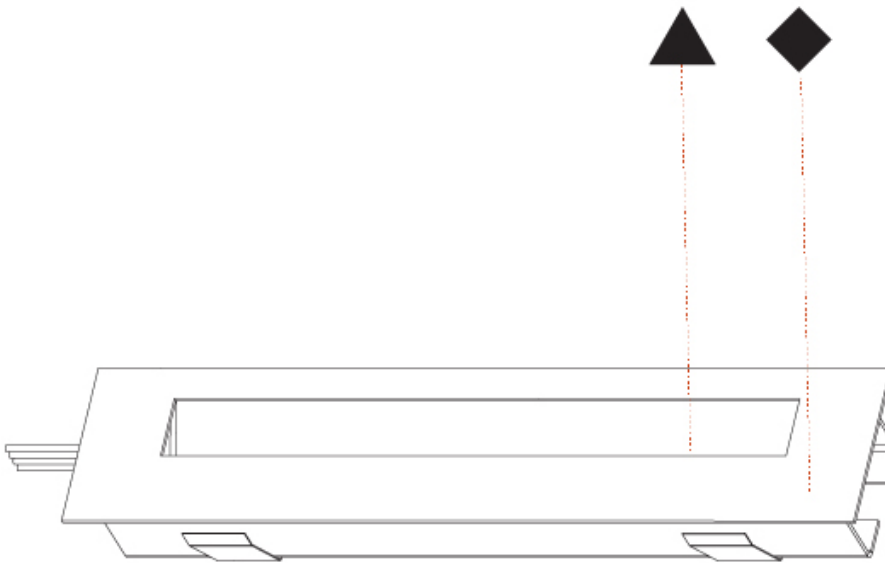

DELIGHT STRING STEP WIDE RECESSED

A35702-

PROJECT _____

TYPE _____

SPECIFIER _____

QUANTITY _____

DATE _____

A