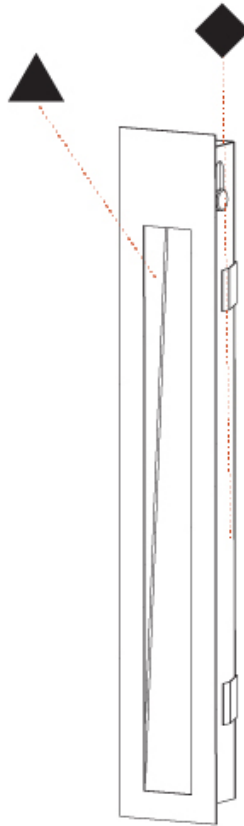

GENERAL

Series: Delight
 Subseries: Delight String Wide
 Brand: Prolicht
 Division: Architectural
 Mounting Type: Recessed
 Mounting Location: Wall
 Subcategory: Step Light

PHYSICAL

Shape: Rectangle
 Length (mm): 250
 Length (in): 9 ¹³/₁₆
 Width (mm): 40
 Width (in): 1 ⁹/₁₆
 Height (mm): 250
 Depth (mm): 26
 Height (in): 9 ¹³/₁₆
 Depth (in): 1
 Ceiling Thickness (mm): 10 / 12 / 15
 Ceiling Thickness (in): 3/8 or 1/2 or 9/16
 Min. Recessing Depth (mm): 30
 Min. Recessing Depth (in): 1 ³/₁₆
 Light Distribution: Asymmetric
 Weight (kg): .83
 Weight (lbs): 1.8
 Fixture Finish: SSR / BKV / CWI / CRY / HAB / UFT / ITA / RUA / FTG / MYG / LOD / PUS / FRO / FUP / KIA / POP / BLS / SPG / MEY / GOH / GUM / CHC / COM / ABZ / JAG / OBR / MOS / ROR
 Fixture Material: Aluminum
 Cut-out Measurements: 240mm / 9 7/16" x 34mm / 1 5/16"

DELIGHT STRING WIDE RECESSED

A35699-

PROJECT

TYPE

SPECIFIER

QUANTITY

DATE

A

GENERAL

Series: Delight
Subseries: Delight String Step
Brand: Prolicht
Division: Architectural
Mounting Type: Recessed
Mounting Location: Wall
Subcategory: Step Light

PHYSICAL

Shape: Rectangle
Length (mm): 190
Length (in): 7 1/2
Height (mm): 40
Depth (mm): 27
Height (in): 1 9/16
Depth (in): 1 1/16
Ceiling Thickness (mm): 10 / 12 / 15
Ceiling Thickness (in): 3/8 or 1/2 or 9/16
Min. Recessing Depth (mm): 30
Min. Recessing Depth (in): 1 3/16
Light Distribution: Asymmetric
Weight (kg): 0.208
Weight (lbs): 0.4576
Fixture Finish: SSR / BKV / CWI / CRY / HAB / UFT / ITA / RUA / FTG / MYG / LOD / PUS / FRO / FUP / KIA / POP / BLS / SPG / MEY / GOH / GUM / CHC / COM / ABZ / JAG / OBR / MOS / ROR
Fixture Material: Aluminum
Cut-out Measurements: 140mm / 5 1/2" x 34mm / 1 5/16"