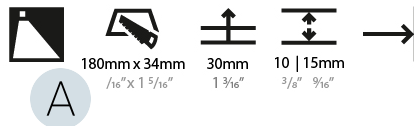

GENERAL

Series: Delight
Subseries: Delight String Step Wide
Brand: Prolicht
Division: Architectural
Mounting Type: Recessed
Mounting Location: Wall
Subcategory: Step Light

PHYSICAL

Shape: Rectangle
Length (mm): 190
Length (in): 7 1/2
Height (mm): 40
Depth (mm): 27
Height (in): 1 9/16
Depth (in): 1 1/16
Ceiling Thickness (mm): 10 / 12 / 15
Ceiling Thickness (in): 3/8 or 1/2 or 9/16
Min. Recessing Depth (mm): 30
Min. Recessing Depth (in): 1 3/16
Light Distribution: Asymmetric
Weight (kg): 0.208
Weight (lbs): .4576
Fixture Finish: SSR / BKV / CWI / CRY / HAB / UFT / ITA / RUA / FTG / MYG / LOD / PUS / FRO / FUP / KIA / POP / BLS / SPG / MEY / GOH / GUM / CHC / COM / ABZ / JAG / OBR / MOS / ROR
Fixture Material: Aluminum
Cut-out Measurements: 140mm / 5 1/2" x 34mm / 1 5/16"

ELECTRICAL

Lamp Type: LED (Zhaga Standard)
Input Wattage (W): 2.2
Total Output Wattage (W): 2
Dimming: 0-10V Dimming / Phase Dimming (120Vac Only)
Driver Included: No
Driver Location: Remote
Driver Type: Constant Voltage - 120 / 277Vac
Driver Class: Class 2
Input Voltage (V): 120 - 277
Output Voltage (V): 24

LED

Number of LEDs: 1
Color Temperature (°K): 3000 / 3500 / 5000
Max. Delivered Lumen (lm): 60
CRI: >80 CRI
Lamp Life (hrs): 50000

OPTICAL

RATINGS AND CERTIFICATIONS

Certified By: Certified for North American Standards
IP rating: IP20